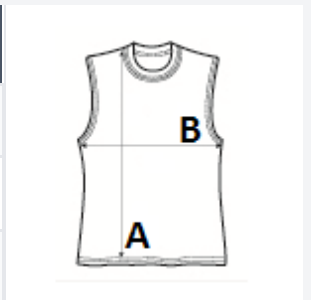

Cut and sewn

Binding at collar and armholes

TARIFF CODE: 61099020

SUGGESTED DECORATION

Sublimation, Screen printing, Heat transfer,
Flex, Embroidery

COUNTRY OF ORIGIN

Bangladesh

SIZE SPECIFICATION (CM)

	S	M	L	XL	2XL	3XL
Pcs./📦	50	50	50	50	50	50
Body Length (A)	69.00	71.00	73.00	74.00	75.00	76.00
Chest Width (B)	45.00	48.00	51.00	54.00	57.00	60.00

COLORS:

- Black
- Royal Blue
- French Navy
- Aqua
- Neon Green
- Neon Orange
- Neon Pink 2
- Red
- White
- Neon Yellow