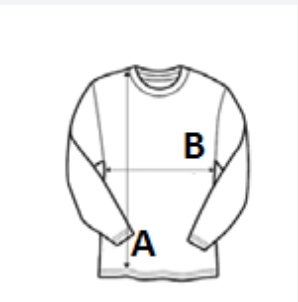

- 190 g/m<sup>2</sup>
- 100% Cotton
- Tubular
- Tear-Away Label
- Washable at 40°C

2026 : p. 28  
2025 : p. 23

MAIN FEATURES:

Quality

100% semi-combed ringspun cotton

Style

Ribbed collar with elastane

Long sleeves

Tubular

Tape inside collar

TARIFF CODE: **61091000**

SUGGESTED DECORATION

Digital printing (DTF), Embroidery, Flex, Heat transfer, Screen printing

COUNTRY OF ORIGIN

Bangladesh

SIZE SPECIFICATION (CM)

	XS	S	M	L	XL	2XL	3XL	4XL
Pcs./📦	50	50	50	50	50	50	50	50
Body Length (A)	68.00	70.00	72.00	74.00	76.00	78.00	80.00	84.00
Chest Width (B)	47.00	50.00	53.00	56.00	59.00	62.00	65.00	68.00

COLORS:

- Deep Black
- Mouse Grey
- White
- Royal Blue
- \* Grey Melange
- French Navy
- Orange
- Bottle Green
- Red