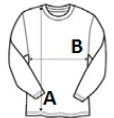

Tubular

Tape inside collar

Suggested Decoration:

Digital printing (DTF), Embroidery, Flex, Heat transfer, Screen printing

Certifications:

Country Of Origin:

Bangladesh

2026 : p. 28

2025 : p. 23

SIZE SPECIFICATION (CM)

	XS	S	M	L	XL	2XL	3XL	4XL
Pcs./	50	50	50	50	50	50	50	50
Body Length (A)	68	70	72	74	76	78	80	84
Chest Width (B)	47	50	53	56	59	62	65	68

COLORS: