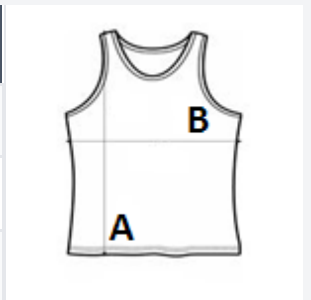

Sublimation, Screen printing, Heat transfer, Flex, Embroidery

COUNTRY OF ORIGIN

Bangladesh

SIZE SPECIFICATION (CM)

	XS	S	M	L	XL	2XL
Pcs./📦	50	50	50	50	50	50
Body Length (A)	61.00	63.00	65.00	67.00	69.00	71.00
Chest Width (B)	35.00	38.00	41.00	44.00	47.00	50.00