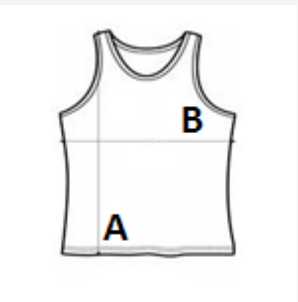

TARIFF CODE: **61099020**

SUGGESTED DECORATION  
Embroidery, Flex, Heat transfer, Screen printing, Sublimation

COUNTRY OF ORIGIN  
Bangladesh

SIZE SPECIFICATION (CM)

	XS	S	M	L	XL	2XL
Pcs./📦	50	50	50	50	50	50
Body Length (A)	61.00	63.00	65.00	67.00	69.00	71.00
Chest Width (B)	35.00	38.00	41.00	44.00	47.00	50.00