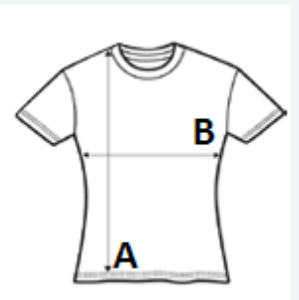

Style

Tape inside collar

Elastane rib round collar

Short sleeves

Cut and sewn

TARIFF CODE: **61091000**

SUGGESTED DECORATION

Digital printing (DTF), Embroidery, Flex, Heat transfer, Screen printing

COUNTRY OF ORIGIN

Bangladesh

SIZE SPECIFICATION (CM)

	S	M	L	XL	2XL
Pcs./📦	50	50	50	50	50
Body Length (A)	61.00	63.00	65.00	67.00	69.00
Chest Width (B)	41.00	44.00	47.00	50.00	53.00

COLORS:

Deep Black

White