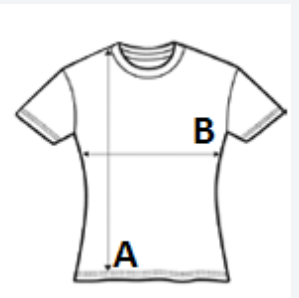

- 150 g/m<sup>2</sup>
- 100% Cotton
- No Label
- Washable at 40°C

2025 : p. 22

MAIN FEATURES:

Quality

100% semi-combed ringspun cotton

Style

- Tape inside collar
- Elastane rib round collar
- Short sleeves
- Cut and sewn

TARIFF CODE: **61091000**

SUGGESTED DECORATION

Digital printing (DTF), Embroidery, Flex, Heat transfer, Screen printing

COUNTRY OF ORIGIN

Bangladesh

SIZE SPECIFICATION (CM)

	S	M	L	XL	2XL
Pcs./📦	50	50	50	50	50
Body Length (A)	61.00	63.00	65.00	67.00	69.00
Chest Width (B)	41.00	44.00	47.00	50.00	53.00

COLORS:

■ Deep Black

□ White