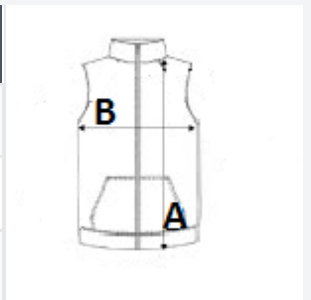

96% polyester, 4% elastane
100% polyester polar fleece lining
2 layers

Style

2 zip pockets

TARIFF CODE: 61103099

COUNTRY OF ORIGIN

Bangladesh

SIZE SPECIFICATION (CM)

	S	M	L	XL	2XL
Pcs./📦	10	10	10	10	10
Body Length (A)	62.00	64.00	66.00	68.00	70.00
Chest Width (B)	47.00	50.00	53.00	56.00	59.00