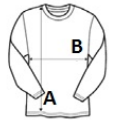

**SO02947** SOL'S *IMPERIAL* LSL KIDS' - LONG SLEEVE T-SHIRT

**SOL'S**  
the fair spirit

**MAIN FEATURES**190 g/m<sup>2</sup>**Quality**

100% semi-combed ringspun cotton

**Style**

Taped neck

Elastane ribbed collar

Round neck

Long sleeves

Cut and sewn

**Suggested Decoration:**

Digital printing (DTF), Embroidery, Flex, Heat transfer, Screen printing

**Certifications:****Country Of Origin:**

Bangladesh

2026 : p. 431

2025 : p. 364

**SIZE SPECIFICATION (CM)**

|                        | 4A | 6A | 8A | 10A | 12A |
|------------------------|----|----|----|-----|-----|
| <b>Pcs./</b>           | 50 | 50 | 50 | 50  | 50  |
| <b>Body Length (A)</b> | 40 | 44 | 48 | 53  | 59  |
| <b>Chest Width (B)</b> | 31 | 33 | 35 | 38  | 42  |