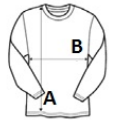

**SO02947** SOL'S *IMPERIAL* LSL KIDS' - LONG SLEEVE T-SHIRT

**SOL'S**  
the fair spirit

**MAIN FEATURES**190 g/m<sup>2</sup>**Quality**

100% semi-combed ringspun cotton

**Style**

Taped neck

Elastane ribbed collar

Round neck

Long sleeves

Cut and sewn

**Suggested Decoration:**

Digital printing (DTF), Embroidery, Flex, Heat transfer, Screen printing

**Certifications:****Country Of Origin:**

Bangladesh

2026 : p. 431

2025 : p. 364

**SIZE SPECIFICATION (CM)**

	4A	6A	8A	10A	12A
<b>Pcs./</b>	50	50	50	50	50
<b>Body Length (A)</b>	40	44	48	53	59
<b>Chest Width (B)</b>	31	33	35	38	42

**COLORS:**

Deep Black
  French Navy
  Grey Melange
  Red
  Royal Blue
  White