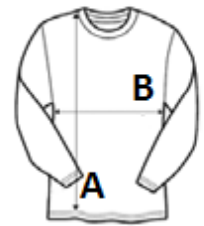

100% semi-combed ringspun cotton

Style

Taped neck

Elastane ribbed collar

Round neck

Long sleeves

Cut and sewn

TARIFF CODE: **61091000**

SUGGESTED DECORATION

Digital printing (DTF), Embroidery, Flex, Heat transfer, Screen printing

COUNTRY OF ORIGIN

Bangladesh

amfori BSCI

ATM-APPROVED
VEGAN

SIZE SPECIFICATION (CM)

	4A	6A	8A	10A	12A
Pcs./📦	50	50	50	50	50
Body Length (A)	40.00	44.00	48.00	53.00	59.00
Chest Width (B)	31.00	33.00	35.00	38.00	42.00