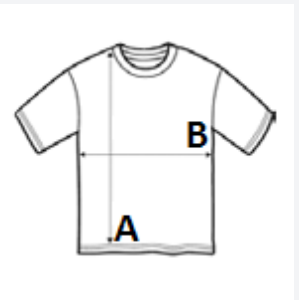

Style

Unisex

Round neck

Cut and sewn

Set-in sleeves

Piqué body and collar

TARIFF CODE: **61099020**

SUGGESTED DECORATION

Digital printing (DTF), Embroidery, Flex, Heat transfer, Screen printing, Sublimation

COUNTRY OF ORIGIN

Bangladesh

SIZE SPECIFICATION (CM)

	XS	S	M	L	XL	2XL	3XL
Pcs./📦	100	100	100	100	100	100	100
Body Length (A)	70.00	71.00	72.00	73.00	74.00	75.00	76.00
Chest Width (B)	45.00	48.00	51.00	54.00	57.00	60.00	63.00