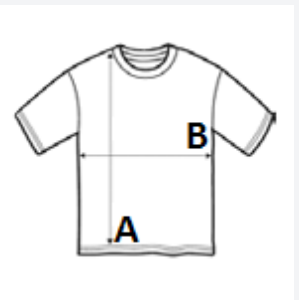

Style

Unisex

Round neck

Cut and sewn

Set-in sleeves

Piqué body and collar

TARIFF CODE: 61099020

SUGGESTED DECORATION

Sublimation, Screen printing, Heat transfer, Flex, Embroidery, Digital printing (DTF)

COUNTRY OF ORIGIN

Bangladesh

SIZE SPECIFICATION (CM)

	XS	S	M	L	XL	2XL	3XL
Pcs./📦	100	100	100	100	100	100	100
Body Length (A)	70.00	71.00	72.00	73.00	74.00	75.00	76.00
Chest Width (B)	45.00	48.00	51.00	54.00	57.00	60.00	63.00