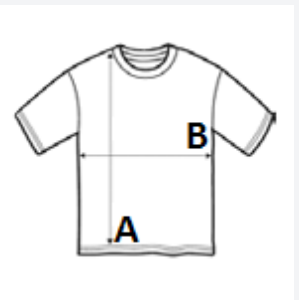

Style

Unisex

Round neck

Cut and sewn

Set-in sleeves

Piqué body and collar

TARIFF CODE: 61099020

SUGGESTED DECORATION

Digital printing (DTF), Embroidery, Flex, Heat transfer, Screen printing, Sublimation

COUNTRY OF ORIGIN

Bangladesh

SIZE SPECIFICATION (CM)

	XS	S	M	L	XL	2XL	3XL
Pcs./📦	100	100	100	100	100	100	100
Body Length (A)	70.00	71.00	72.00	73.00	74.00	75.00	76.00
Chest Width (B)	45.00	48.00	51.00	54.00	57.00	60.00	63.00