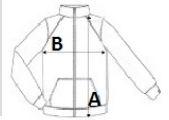

Style

Full zip opening

2 side and 1 chest zip pockets

Tone-on-tone elasticated bias binding at cuffs and hem

Suggested Decoration:

Embroidery, Flex, Heat transfer, Screen printing

Certifications:**Country Of Origin:**

Bangladesh

2025 : p. 276

**SIZE SPECIFICATION (CM)**

	S	M	L	XL	2XL
Pcs./	10	10	10	10	10
Body Length (A)	620	64	66	68	70
Chest Width (B)	47	50	53	56	59

**COLORS:**

■ Black