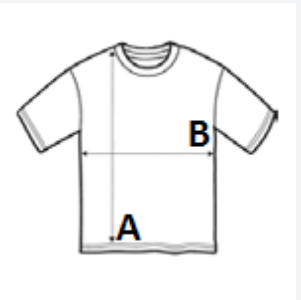

100% organically grown cotton

Natural finish for a softer and smoother feel

Style

100% cotton ribbed collar

Round neck

Neck tape

Fitted cut

Tubular

TARIFF CODE: **61091000**

COUNTRY OF ORIGIN

Bangladesh

SIZE SPECIFICATION (CM)

	XS	S	M	L	XL	2XL	3XL
Pcs./☒	100	100	100	100	100	50	50
Body Length (A)	68.00	70.00	72.00	74.00	76.00	78.00	80.00
Chest Width (B)	45.00	48.00	51.00	54.00	57.00	60.00	63.00