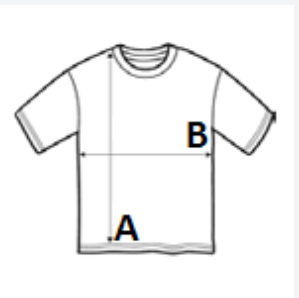

175 g/m² 100% Cotton Tubular No Label Washable at 40°C

2026 : p. 22
2025 : p. 18

MAIN FEATURES:

Quality

100% organically grown cotton
Natural finish for a softer and smoother feel

Style

100% cotton ribbed collar
Round neck
Neck tape
Fitted cut
Tubular

TARIFF CODE: **61091000**

COUNTRY OF ORIGIN

Bangladesh

SIZE SPECIFICATION (CM)

	XS	S	M	L	XL	2XL	3XL
Pcs./☐	100	100	100	100	100	50	50
Body Length (A)	68.00	70.00	72.00	74.00	76.00	78.00	80.00
Chest Width (B)	45.00	48.00	51.00	54.00	57.00	60.00	63.00

COLORS:

Deep Black
 French Navy
 White