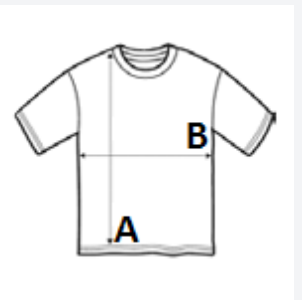

100% organically grown cotton

Natural finish for a softer and smoother feel

Style

100% cotton ribbed collar

Round neck

Neck tape

Fitted cut

Tubular

TARIFF CODE: **61091000**

COUNTRY OF ORIGIN

Bangladesh

SIZE SPECIFICATION (CM)

	4A	6A	8A	10A	12A
Pcs./📦	100	100	100	100	100
Body Length (A)	42.00	45.00	48.00	51.00	54.00
Chest Width (B)	29.00	32.00	35.00	38.00	41.00

COLORS:

Deep Black

White