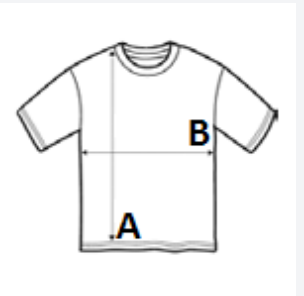

- 175 g/m²
- 100% Cotton
- Tubular
- No Label
- Washable at 40°C

2026 : p. 430
2025 : p. 363

MAIN FEATURES:

Quality

100% organically grown cotton
Natural finish for a softer and smoother feel

Style

100% cotton ribbed collar
Round neck
Neck tape
Fitted cut
Tubular

TARIFF CODE: **61091000**

COUNTRY OF ORIGIN

Bangladesh

SIZE SPECIFICATION (CM)

	4A	6A	8A	10A	12A
Pcs./☐	100	100	100	100	100
Body Length (A)	42.00	45.00	48.00	51.00	54.00
Chest Width (B)	29.00	32.00	35.00	38.00	41.00