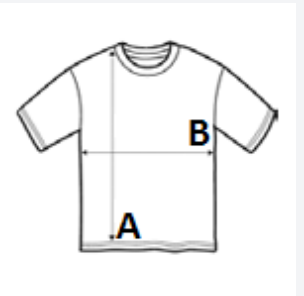

- 175 g/m²
- 100% Cotton
- Tubular
- No Label
- Washable at 40°C

2026 : p. 22
2025 : p. 18

MAIN FEATURES:

Quality

100% organically grown cotton
Natural finish for a softer and smoother feel

Style

100% cotton ribbed collar
Round neck
Neck tape
Fitted cut
Tubular

TARIFF CODE: **61091000**

COUNTRY OF ORIGIN

Bangladesh

SIZE SPECIFICATION (CM)

	S	M	L	XL	2XL
Pcs./☐	100	100	100	100	100
Body Length (A)	61.00	63.00	65.00	67.00	69.00
Chest Width (B)	41.00	44.00	47.00	50.00	53.00