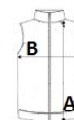

Style

Zip opening

2 side and 1 chest zip pockets

Contrasting zip pullers

Elasticated bias binding at armholes and bottom

Certifications:

Country Of Origin:

Bangladesh

2025 : p. 272

2024 : p. 27

SIZE SPECIFICATION (CM)

	S	M	L	XL	2XL
Pcs./	10	10	10	10	10
Body Length (A)	62	64	66	68	70
Chest Width (B)	47	50	53	56	59

COLORS:

- Black
- Forest Green
- Pepper Red
- Royal Blue