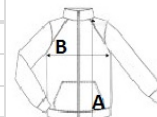

Style

Zip opening

2 side and 1 chest zip pockets

Contrasting zip pullers

Elasticated bias binding at cuffs and bottom

Certifications:

Country Of Origin:

Bangladesh

SIZE SPECIFICATION (CM)

| | S | M | L | XL | 2XL | 3XL |
|------------------------|----|----|----|----|-----|-----|
| Pcs./ | 10 | 10 | 10 | 10 | 10 | 10 |
| Body Length (A) | 62 | 64 | 66 | 68 | 70 | 72 |
| Chest Width (B) | 47 | 50 | 53 | 56 | 59 | 62 |