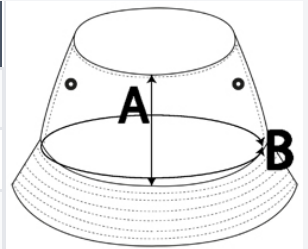

Waterproofing membrane

Style

Reversible and two-tone

TARIFF CODE: **65050090**

COUNTRY OF ORIGIN

Bangladesh

SIZE SPECIFICATION (CM)

	S/M	M/L
Pcs./📦	100	100
A	8.00	9.00
B	59.00	61.00