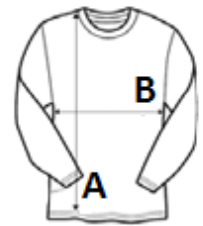

Style

Round neck

1x1 ribbed cuffs, neck and bottom

Neck tape

Set-in sleeves

Tubular XS-XL, Sideseamed 2XL-4XL

Outstanding size tolerance: +10%

For the side-seamed version [click here!](#)

TARIFF CODE: 61102099

COUNTRY OF ORIGIN

Pakistan

amfori BSCI

SIZE SPECIFICATION (CM)

	S	M	L	XL	2XL	3XL	4XL
Pcs./☒	25	25	25	25	25	25	25
Body Length (A)	71.00	72.00	74.00	75.00	77.00	79.00	81.00
Chest Width (B)	53.00	56.00	61.00	65.00	68.00	71.00	75.00