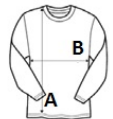

Reinforced placket with 2 tone-on-tone buttons

Short sleeves with ribbed cuffs

Reinforced side slits

Cut and sewn

Spare button sewn on inner side seam

Comfortable fit

Suggested Decoration:

Digital printing (DTF), Embroidery, Flex, Heat transfer, Screen printing

Certifications:

Country Of Origin:

Bangladesh

2026 : p. 101

2025 : p. 79

SIZE SPECIFICATION (CM)

	S	M	L	XL	2XL	3XL	4XL	5XL
Pcs./	50	50	50	50	50	50	50	50
Body Length (A)	72	74	76	78	80	82	84	87
Chest Width (B)	49	52	55	58	61	65	68	71

COLORS:

Black

White