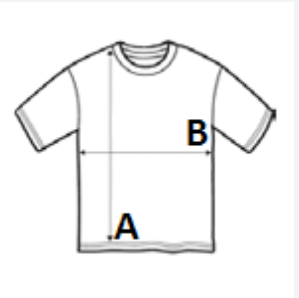

100% semi-combed ringspun cotton

Style

Neck tape

Short sleeves

Jersey V-neck

Tubular

Modern fit

TARIFF CODE: 61091000

COUNTRY OF ORIGIN

Bangladesh

SIZE SPECIFICATION (CM)

	XS	S	M	L	XL	2XL	3XL
Pcs./📦	100	100	100	100	100	100	100
Body Length (A)	64.00	70.00	72.00	74.00	76.00	78.00	80.00
Chest Width (B)	48.00	50.00	53.00	56.00	59.00	62.00	65.00