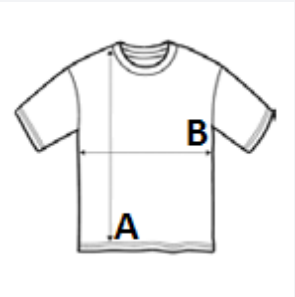

Style

Neck tape
Short sleeves
Jersey V-neck
Tubular
Modern fit

TARIFF CODE: **61091000**

COUNTRY OF ORIGIN

Bangladesh

SIZE SPECIFICATION (CM)

	XS	S	M	L	XL	2XL	3XL
Pcs./📦	100	100	100	100	100	100	100
Body Length (A)	64.00	70.00	72.00	74.00	76.00	78.00	80.00
Chest Width (B)	48.00	50.00	53.00	56.00	59.00	62.00	65.00