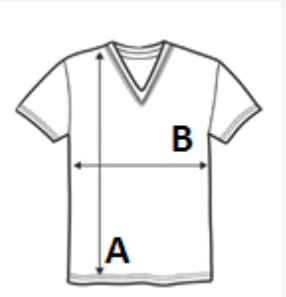

Style

Neck tape
Short sleeves
Jersey V-neck
Tubular
Modern fit

TARIFF CODE: **61091000**

COUNTRY OF ORIGIN

Bangladesh

SIZE SPECIFICATION (CM)

	XS	S	M	L	XL	2XL
Pcs./📦	50	50	50	50	50	50
Body Length (A)	58.00	60.00	62.00	64.00	66.00	68.00
Chest Width (B)	44.00	47.00	50.00	53.00	56.00	59.00