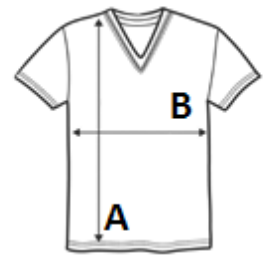

100% semi-combed ringspun cotton

Style

Neck tape

Short sleeves

Jersey V-neck

Tubular

Modern fit

TARIFF CODE: 61091000

COUNTRY OF ORIGIN

Bangladesh

SIZE SPECIFICATION (CM)

	XS	S	M	L	XL	2XL
Pcs./📦	50	50	50	50	50	50
Body Length (A)	58.00	60.00	62.00	64.00	66.00	68.00
Chest Width (B)	44.00	47.00	50.00	53.00	56.00	59.00

COLORS: