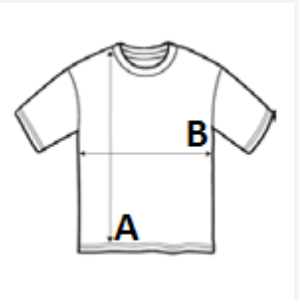

100% semi-combed Ringspun cotton

Style

Reinforcing tape on neck

Short sleeves

2 rib thicknesses at collar

Tubular

TARIFF CODE: 61091000

SUGGESTED DECORATION

Digital printing (DTF), Embroidery, Flex, Heat transfer, Screen printing

COUNTRY OF ORIGIN

Bangladesh

SIZE SPECIFICATION (CM)

	S	M	L	XL	2XL	3XL
Pcs./📦	100	100	100	100	100	100
Body Length (A)	70.00	72.00	74.00	76.00	78.00	78.00
Chest Width (B)	50.00	53.00	56.00	58.00	61.00	64.00

COLORS:

Deep Black

White