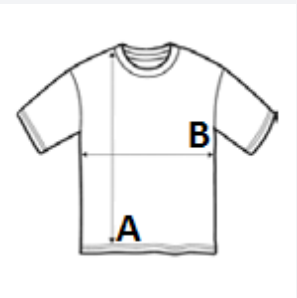

150 g/m² 100% Cotton Tubular Washable at 40°C

2025 : p. 19

MAIN FEATURES:

Quality

100% semi-combed Ringspun cotton

Style

Reinforcing tape on neck

Elastane rib collar

Raglan sleeves

Tubular

TARIFF CODE: 61091000

SUGGESTED DECORATION

Digital printing (DTF), Embroidery, Flex, Heat transfer, Screen printing

COUNTRY OF ORIGIN
Bangladesh

SIZE SPECIFICATION (CM)

	S	M	L	XL	2XL	3XL
Pcs./📦	100	100	100	100	100	100
Body Length (A)	64.00	67.00	70.00	73.00	76.00	79.00
Chest Width (B)	47.00	50.00	53.00	56.00	59.00	62.00