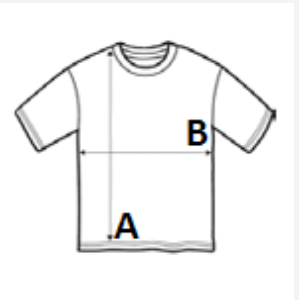

Short sleeves

Tubular

TARIFF CODE: 61091000

SUGGESTED DECORATION

Digital printing (DTF), Embroidery, Flex, Heat transfer, Screen printing

COUNTRY OF ORIGIN

Bangladesh

SIZE SPECIFICATION (CM)

	XXS	XS	S	M	L	XL	2XL	3XL	4XL	5XL
Pcs./📦	100	100	100	100	100	100	100	100	100	50
Body Length (A)	60.00	64.00	70.00	72.00	74.00	76.00	78.00	80.00	82.00	0.00
Chest Width (B)	46.00	48.00	50.00	53.00	56.00	59.00	62.00	65.00	68.00	0.00