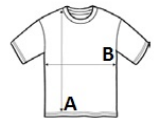

Short sleeves

Tubular

Suggested Decoration:

Digital printing (DTF), Embroidery, Flex, Heat transfer, Screen printing

Certifications:

Country Of Origin:

Bangladesh

2026 : p. 23

2025 : p. 21

SIZE SPECIFICATION (CM)

	XS	S	M	L	XL	2XL	3XL	4XL	5XL
Pcs./	100	100	100	100	100	100	100	100	50
Body Length (A)	64	70	72	74	76	78	80	82	0
Chest Width (B)	48	50	53	56	59	62	65	68	0

COLORS:

Absolute White	Apple Green	Apricot	Aqua	Army	Ash
Atoll Blue	Bottle Green	Burgundy	Chocolate	Dark Grey	Dark Purple
Deep Black	Denim	Duck Blue	Emerald	French Navy	Fuchsia
Gold	Grey Melange	Kelly Green	Khaki	Lemon	Light Grey
Light Purple	Lime	Medium Pink	Mouse Grey	Natural	Navy
Orange	Orchid Pink	Pale Pink	Pure Grey	Red	Royal Blue
Sand	Sky Blue	Tango Red	White	Zinc	