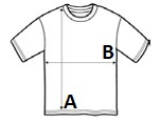

Short sleeves

Tubular

The packaging for the **2XL size** has changed from 100 pieces/box to **50 pieces/box**

Suggested Decoration:

Digital printing (DTF), Embroidery, Flex, Heat transfer, Screen printing

Certifications:

Country Of Origin:

Bangladesh

2026 : p. 27

2025 : p. 25

SIZE SPECIFICATION (CM)

	XS	S	M	L	XL	2XL	3XL	4XL	5XL
Pcs./	100	100	100	100	100	50	50	50	50
Body Length (A)	64	70	72	74	76	78	80	82	84
Chest Width (B)	48	50	53	56	59	62	65	68	71