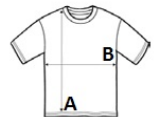

SO11939 SOL'S SPORTY - RAGLAN SLEEVED T-SHIRT

MAIN FEATURES

140 g/m²

Quality

100% breathable polyester

Style

Binding on collar

Raglan sleeves

Longer length

Suggested Decoration:

Embroidery, Flex, Heat transfer, Screen printing, Sublimation

Certifications:

Country Of Origin:

China

📅 2026 : p. 338

📅 2025 : p. 306

SIZE SPECIFICATION (CM)

	XXS	XS	S	M	L	XL	2XL	3XL
Pcs./📦	50	50	50	50	50	50	50	50
Body Length (A)	66	68	70	72	74	76	78	80
Chest Width (B)	44	47	50	53	56	59	62	65

COLORS:

- Apple Green
- Aqua
- Army
- Black
- Dark Purple
- Forest Green
- French Navy
- Lemon
- Neon Coral
- Neon Green
- Neon Orange
- Neon Pink 2
- Neon Yellow
- Orange
- Petroleum Blue
- Pure Grey
- Red
- Royal Blue
- White