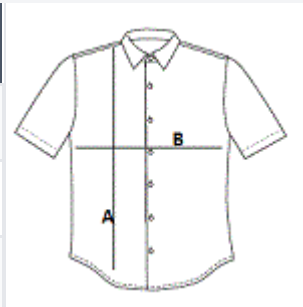

Close-fitting cut

Short sleeves

Classic collar

7 tone-on-tone button placket

Chest darts

TARIFF CODE: **62063000**

SUGGESTED DECORATION

Digital printing (DTF), Embroidery, Flex, Heat transfer, Screen printing

COUNTRY OF ORIGIN

Bangladesh

SIZE SPECIFICATION (CM)

	XS	S	M	L	XL
Pcs./📦	20	20	20	20	20
Body Length (A)	64.00	65.00	66.00	67.00	68.00
Chest Width (B)	45.00	48.00	51.00	54.00	57.00

COLORS:

Sky Blue

White