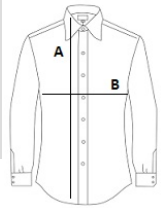

SIZE SPECIFICATION (CM)

	S	M	L	XL	2XL	3XL	4XL
Pcs./	20	20	20	20	20	20	20
Body Length (A)	76	78	80	82	84	86	88
Chest Width (B)	54	57	60	63	66	69	72
Neckline length	37-38	39-40	41-42	43-44	45-46	47-48	49-50