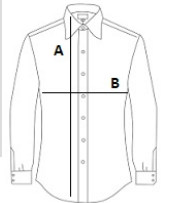

SIZE SPECIFICATION (CM)

	XS	S	M	L	XL	2XL	3XL
Pcs./	20	20	20	20	20	20	20
Body Length (A)	62	64	66	68	70	72	73
Chest Width (B)	45	48	51	54	57	60	63
Neckline length	36	37	38	39	40	41	42