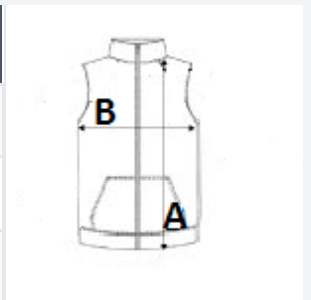

2 pockets

TARIFF CODE: **62103000**

SUGGESTED DECORATION

Embroidery, Flex, Heat transfer, Screen printing

COUNTRY OF ORIGIN

**Bangladesh**

SIZE SPECIFICATION (CM)

	XS	S	M	L	XL	2XL
Pcs./📦	30	30	30	30	30	30
Body Length (A)	64.00	66.00	68.00	70.00	72.00	74.00
Chest Width (B)	52.00	55.00	58.00	61.00	64.00	67.00