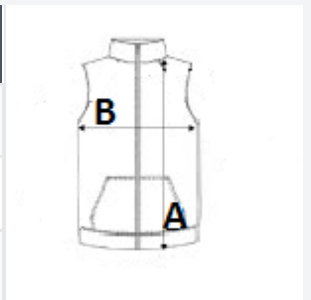

- Zipped opening
- 2 side zipped pockets

TARIFF CODE: 62103000

SUGGESTED DECORATION

Screen printing, Heat transfer, Flex, Embroidery

COUNTRY OF ORIGIN

Bangladesh

SIZE SPECIFICATION (CM)

	S	M	L	XL	2XL	3XL	4XL	5XL
Pcs./📦	10	10	10	10	10	10	10	10
Body Length (A)	67.00	69.00	71.00	73.00	75.00	78.00	81.00	84.00
Chest Width (B)	56.00	59.00	62.00	65.00	68.00	71.00	74.00	77.00