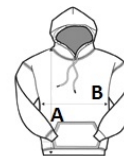

Kangaroo pocket

Lined and unlined hood with tone on tone drawstring

Fitted cut

**Suggested Decoration:**

Embroidery, Flex, Heat transfer, Screen printing

**Certifications:**

**Country Of Origin:**

Pakistan

**SIZE SPECIFICATION (CM)**

	XS	S	M	L	XL	2XL
<b>Pcs./</b>	20	20	20	20	20	20
<b>Body Length (A)</b>	66	68	69	71	72	74
<b>Chest Width (B)</b>	48	51	54	57	60	63

**COLORS:**

- Aqua
- Army
- Ash
- Black
- Burgundy
- Dark Purple
- Fuchsia
- Grey Melange
- Kelly Green
- Lime
- Orange
- Red