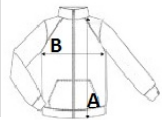

SO55000 SOL'S NORTH MEN - ZIPPED FLEECE JACKET

MAIN FEATURES

- 300 g/m²
- Quality**
100% polyester high density
- Style**
Short cut
Anti-pilling
Reinforcing tape on neck
High lined collar
2 zipped pockets with flap
Fitted cut
Elasticated cuffs
Back half-moon yoke
Elasticated drawstring at bottom
- Suggested Decoration:**
Embroidery, Flex, Heat transfer
- Certifications:**

Country Of Origin:
Bangladesh

2026 : p. 188
2025 : p. 271

SIZE SPECIFICATION (CM)

	XS	S	M	L	XL	2XL	3XL	4XL	5XL
Pcs./	20	20	20	20	20	20	20	20	20
Body Length (A)	68	70	72	74	76	78	80	82	84
Chest Width (B)	56	58	60	63	66	69	72	75	78