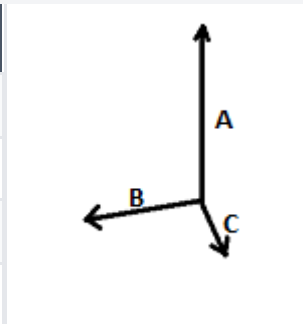

Adjustable padded and reinforced straps

Padded back

Woven inside ID label

TARIFF CODE: **42029291**

**SUGGESTED DECORATION**

**Embroidery, Flex, Heat transfer, Screen printing, Sublimation**

**COUNTRY OF ORIGIN**

**China**

**SIZE SPECIFICATION (CM)**

	U
Pcs./☒	30
Height (A)	30.00
Width (B)	25.00
Depth (C)	12.00

**COLORS:**

- Black
- French Navy
- Royal Blue
- Sky Blue
- Apple Green
- Graphite
- Fuchsia
- Red