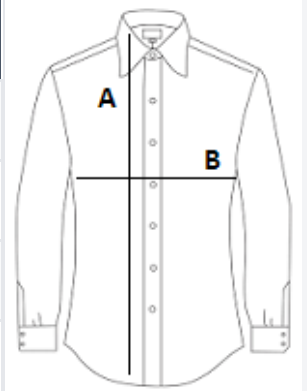

160 g/m<sup>2</sup> 100% Linen

2026 : p. 246

MAIN FEATURES:

- 100% linen
- Knit
- Straight fit
- Collar with collar stand
- Back yoke
- Buttoned cuff with slit
- Button placket with recycled plastic contrasting pearlised buttons on all colours
- Single over stitching at hem

TARIFF CODE: **61059090**

COUNTRY OF ORIGIN  
**Türkiye**

SIZE SPECIFICATION (CM)

	S	M	L	XL	2XL
Pcs./📦	25	25	25	25	25
Body Length (A)	70.00	72.00	74.00	76.00	78.00
Chest Width (B)	50.00	53.00	56.00	59.00	62.00
Sleeve Length (C)	61.00	62.00	63.00	64.00	65.00