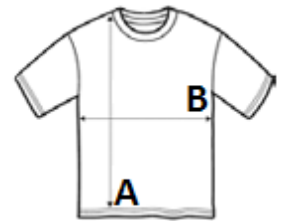

210 g/m²

100% Cotton

Side seam

No Label

2026 : p. 74

MAIN FEATURES:

100% ring spun combed cotton - 210 gr/m²

Drop Shoulder

Shorter Sleeves

Side seam

Boxy Fit

Tagless

TARIFF CODE: **61091000**

COUNTRY OF ORIGIN

Italy

SIZE SPECIFICATION (CM)

	XS	S	M	L	XL	2XL
Pcs./📦	24	24	24	24	24	24
Body Length (A)	0.00	71.50	73.50	75.50	77.50	79.50
Chest Width (B)	0.00	57.00	59.60	62.20	64.80	68.40

COLORS:

 Black

 Asphalt

 Cream

 White