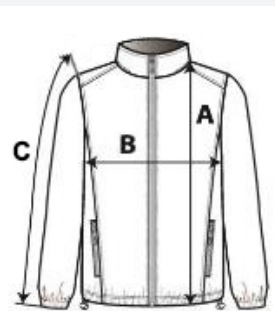

210 g/m²

2026 : p. 415
2025 : p. 350

MAIN FEATURES:

- 100 % polyester
- PVC coated 100% polyester ripstop outer
- Fully padded
- Fleece lined back and inner collar
- Full front zip with studed flap
- Detachable sleeves
- 5 functional front pockets including 1 for badge holder
- 1 inner pocket
- Reflective trims on chest and back
- Reinforced shoulder panels
- Side zip opening for ease of movement
- Ajdustable drawcord at waist
- Concealed hood
- Zip access for decoration at chest and hem

TARIFF CODE: **62014090**

COUNTRY OF ORIGIN
China

SIZE SPECIFICATION (CM)

	S	M	L	XL	2XL	3XL	4XL
Pcs./☐	5	5	5	5	5	5	5
Body Length (A)	78,80	80,80	82,80	84,80	86,80	88,80	91,50
Chest Width (B)	57,00	60,00	63,00	66,00	69,00	72,00	76,00
Sleeve Length (C)	67,50	69,50	71,50	73,50	75,50	77,50	79,75