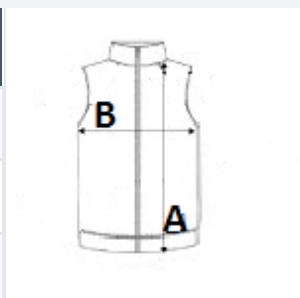

Embroidery

COUNTRY OF ORIGIN

China

SIZE SPECIFICATION (CM)

	S	M	L	XL	2XL	3XL	4XL	5XL
Pcs./📦	10	10	10	10	10	10	10	10
Body Length (A)	73.50	75.50	77.50	79.50	81.50	83.50	85.50	88.25
Chest Width (B)	57.00	60.00	63.00	66.00	69.00	72.00	75.00	79.00