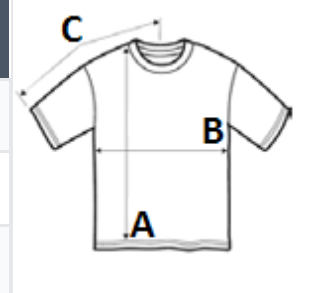

Elasticated inner drawcord with concealed toggles at armholes

Zip access for decoration

TARIFF CODE: **62014010**

SUGGESTED DECORATION

Embroidery

COUNTRY OF ORIGIN

China

SIZE SPECIFICATION (CM)

	S	M	L	XL	2XL	3XL	4XL
Pcs./📦	10	10	10	10	10	10	10
Body Length (A)	72.85	74.85	76.85	78.85	80.85	83.60	86.35
Chest Width (B)	57.00	60.00	63.00	66.00	69.00	73.00	77.00

COLORS:

■ Black

■ Navy

■ Convoy Grey