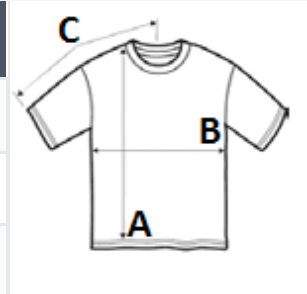

Elasticated inner drawcord with concealed toggles at armholes

Zip access for decoration

TARIFF CODE: **62014010**

SUGGESTED DECORATION  
**Embroidery**

COUNTRY OF ORIGIN  
**China**

SIZE SPECIFICATION (CM)

	S	M	L	XL	2XL	3XL	4XL
Pcs./☐	10	10	10	10	10	10	10
Body Length (A)	72.85	74.85	76.85	78.85	80.85	83.60	86.35
Chest Width (B)	57.00	60.00	63.00	66.00	69.00	73.00	77.00

COLORS:

■ Black

■ Navy

■ Convoy Grey