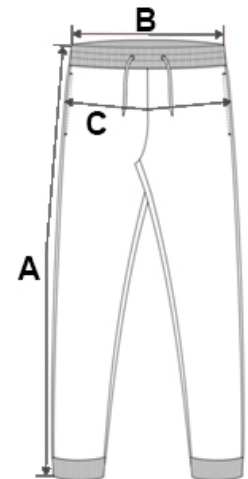

180 g/m²

100% Cotton

Tear-Away Label

2026 : p. 289
2025 : p. 166

MAIN FEATURES:

- 100% cotton
- Twill fabric
- 1 back patch pocket with reinforcements
- Elasticated waistband with inner drawstring
- Tear-away brand label

TARIFF CODE: 62046211

COUNTRY OF ORIGIN

Pakistan

SIZE SPECIFICATION (CM)

	XS	S	M	L	XL	2XL	3XL	4XL	5XL
Pcs./📦	20	20	20	20	20	20	20	20	20
Waist Width (B)	34.00	36.00	38.00	40.00	43.00	46.00	49.00	52.00	55.00
Outseam (A)	107,75	108,5	109,25	110.00	110,75	111,5	112,25	113.00	113,75
Hip Width (C)	47.00	50.00	53.00	56.00	59.00	62.00	65.00	68.00	71.00
Inseam	84.00	84.00	84.00	84.00	84.00	84.00	84.00	84.00	84.00