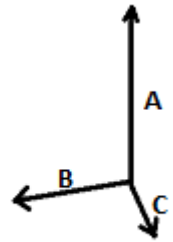

100% Polyester

2026 : p. 573
2025 : p. 493

MAIN FEATURES:

EX KI0610

- 100% polyester
- Travel/leisure/sports bag in 600D polyester
- Detachable and adjustable shoulder strap
- Side zip pocket
- Luggage tag at the side for luggage identification
- Reinforced handles
- Plastic stabilising feet
- Side shoe holder pocket

TARIFF CODE: **42029291**

COUNTRY OF ORIGIN

China

SIZE SPECIFICATION (CM)

	U
Pcs./☐	20
Height (A)	32.00
Width (B)	70.00
Depth (C)	30.00

COLORS:

■ Black

■ Royal Blue/Dark Grey