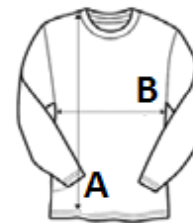

## GLAVNE ZNAČAJKE:

Unisex premium sweat

Quality cotton based brushed back fleece

Set-in sleeves

Crewneck, elasticated neck tape

Contrast herringbone back

TARIFNI BROJ: 61102091

## SPECIFIKACIJA VELIČINE (CM)

	S
Kom./📦	24
Duljina tijela (A)	70.00
Širina prsa (B)	51.00
Središnja duljina rukava (C)	65.00