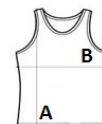

GI46200 PERFORMANCE® ADULT CORE SINGLET **Outlet**
GILDAN

GLAVNE ZNAČAJKE

- 159 g/m²
- 159.0 G/SqM (White 156.0 G/SqM)
- 100% Polyester
- Active fit
- Wicking properties
- Snag-resistant
- Single-needle topstitched 5.1cm shoulder strap
- Racerback
- Tearaway label
- Twin needle neck, armhole, and bottom hem
- Transitioning to side seam

Predložena dekoracija:

Heat transfer, Screen printing, Sublimation

Zemlja podrijetla:

Honduras

SPECIFIKACIJA VELIČINE (CM)

	S	M	L	XL	2XL
Kom./	36	36	36	36	36
Duljina tijela (A)	71.12	73.66	76.20	78.74	81.28
Širina prsa (B)	45.72	50.80	55.88	60.96	66.04