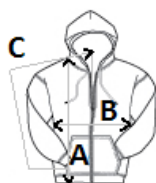

GIB18600 HEAVY BLEND™ YOUTH FULL ZIP HOODED SWEATSHIRT**Outlet****GILDAN®****GILDAN®**
Heavy Blend™**GLAVNE ZNAČAJKE**

- 271 g/m²
- 271.0 G/SqM
- 50% Cotton, 50% Polyester
- Air jet yarn = softer feel and reduced pilling
- Unlined hood
- In transition to tearaway label
- Body color matched Plastic Zipper
- Overlapped fabric across zipper allows full front printing
- Pouch pockets
- Twin needle stitching at shoulder, armhole, neck, waistband and cuffs
- 1 x 1 rib with spandex
- Quarter-turned to eliminate center crease
- CPSIA Tracking Label Compliant
- [Click here](#) to download the GILDAN children's clothing size guide!

Predložena dekoracija:

DTG, Embroidery, Heat transfer, Screen printing

Zemlja podrijetla:

Honduras

**SPECIFIKACIJA VELIČINE (CM)**

Veličina Kom./ Duljina tijela (A) Širina prsa (B) Središnja duljina rukava (C)

Veličina	Kom./	Duljina tijela (A)	Širina prsa (B)	Središnja duljina rukava (C)
XS	24	51	39	60
S	24	55	41	67
M	24	58	44	70
L	24	62	46	77
XL	24	66	49	84

**BOJE:**

Black	Light Pink	Navy	Red	Royal	Sport Grey
-------	------------	------	-----	-------	------------