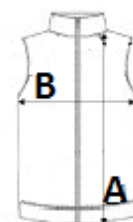

Tone-on-tone nylon zip fastening with chin guard and puller

Horizontal quilting

Wider quilting bands (11 cm at the front, 14.5 cm at the back) to enhance decoration

Tone-on-tone elastic bias finish at armholes and bottom hem

Inner hanging loop at collar

Packable product with storage pouch

Tear-away brand label

Injected padding: weight may vary depending on garment zones

Total weight is indicative

TARIFNI BROJ: **62024010**

ZEMLJA PODRIJETLA

Myanmar

SPECIFIKACIJA VELIČINE (CM)

	S	M	L	XL	2XL	3XL	4XL
Kom./📦	15	15	15	15	15	15	15
Duljina tijela (A)	67.00	69.00	71.00	73.00	75.00	77.00	79.00
Širina prsa (B)	53.00	56.00	59.00	62.00	65.00	68.00	71.00