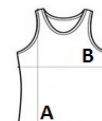

2025 : p. 311

SPECIFIKACIJA VELIČINE (CM)

	XS	S	M	L	XL	2XL	3XL	4XL
Kom./	50	50	50	50	50	50	50	50
Duljina tijela (A)	65	66	67	68	69	0	0	0
Širina prsa (B)	39	42	45	48	51	0	0	0

BOJE:

Kelly Green	Sherbet Lemon	Arctic White	Charcoal	Electric Green	Electric Orange
Electric Pink	Electric Yellow	Fire Red	French Navy	Hot Pink	Jet Black
Purple	Royal Blue	Sapphire Blue			