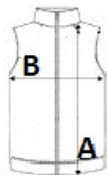

PR803 MEN'S 'ARTISAN' FLEECE GILET**GLAVNE ZNAČAJKE**260 g/m²

Contrast trim detail

Zip through style with two-way zipper

External zipped side pockets

Front and back panels

Zemlja podrijetla:

Bangladesh

2024: p. 500

2023: p. 541

**SPECIFIKACIJA VELIČINE (CM)**

Veličina	Kom./	Duljina tijela (A)	Širina prsa (B)
S	24	71	54
M	24	73	57
L	24	75	60
XL	24	77	64
2XL	24	79	68
3XL	24	81	72

**BOJE:**

Black/Black

Moss Green/Brown

Navy/Brown