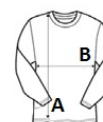

SPECIFIKACIJA VELIČINE (CM)

	XS	S	M	L	XL	2XL	3XL	4XL
Kom./	25	25	25	25	25	25	25	25
Duljina tijela (A)	68	71	72	74	75	77	79	81
Širina prsa (B)	50	53	56	61	65	68	71	75