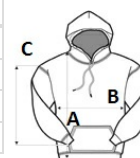

AWJH001J-EX KIDS HOODIE **Outlet** **Novo**

JustHoods
ALWDIS

GLAVNE ZNAČAJKE

- 280 g/m²
- 80% Ringspun Cotton/20% Polyester
- Standard fit
- Twin needle stitching detail
- Double fabric hood
- No drawcords - to comply with EU regulation
- Kangaroo pouch pocket
- Ribbed cuffs and hem
- Brushed inner fleece
- Tear away label
- 100% cotton faced fabric
- Name label

	1/2	3/4	5/6	7/8	9/11	12/13
Kom./📦	24	24	24	24	24	24
Duljina tijela (A)	42	44	48	52	57	62
Širina prsa (B)	37	39	41	43	46	49
Središnja duljina rukava (C)	35	37	40	43	47	51

BOJE:

- Bottle Green
- Deep Black
- Forest Green
- Hawaiian Blue
- Jet Black
- Kelly Green
- New French Navy