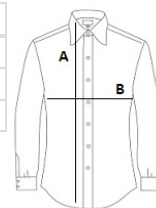

### GLAVNE ZNAČAJKE

- 100% cotton twill with Easy Care finish
- Soft feminine collar
- Cross stitched mother-of-pearl effect buttons
- 2-button adjustable cuffs
  - a. Angular cuffs & thin square-gauntlets
  - b. Additional cufflink buttonholes
- Darts at bustline & back panel for a feminine shape
- Horizontal last buttonhole
- Curved bottom hem

### SPECIFIKACIJA VELIČINE (CM)

	XS	S	M	L	XL
<b>Kom./</b>	10	10	10	10	10
<b>Duljina tijela (A)</b>	65	66	67	68	69
<b>Širina prsa (B)</b>	45,5	48	50,5	53	55,5