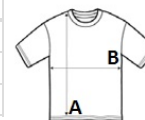

SPECIFIKACIJA VELIČINE (CM)

	XS	S	M	L	XL	2XL
Kom./	50	50	50	50	50	50
Duljina tijela (A)	61	63	65	67	69	71
Širina prsa (B)	41	44	47	50	53	56