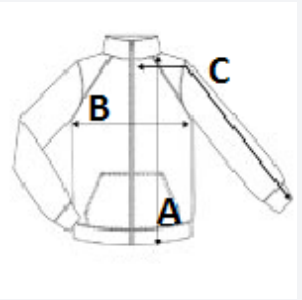

Elasticated bound cuffs and 3 zipped pockets

Adjustable hem

Zipped pockets

Regular Fit

TARIFNI BROJ: **62014010**

ZEMLJA PODRIJETLA

Bangladesh

SPECIFIKACIJA VELIČINE (CM)

	8	10	12	14	16	18	20
Kom./📦	12	12	12	12	12	12	12
Duljina tijela (A)	68.60	68.60	71.10	71.10	73.70	73.70	73.70
Širina prsa (B)	47.00	49.50	52.10	55.90	58.40	61.00	63.50
Središnja duljina rukava (C)	72.40	73.70	74.90	76.20	77.50	78.70	80.00