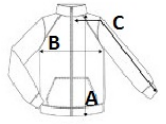

SPECIFIKACIJA VELIČINE (CM)

	8	10	12	14	16	18	20
Kom./	12	12	12	12	12	12	12
Duljina tijela (A)	68.60	68.60	71.10	71.10	73.70	73.70	73.70
Širina prsa (B)	47	49.50	52.10	55.90	58.40	61	63.50
Središnja duljina rukava (C)	72.40	73.70	74.90	76.20	77.50	78.70	80