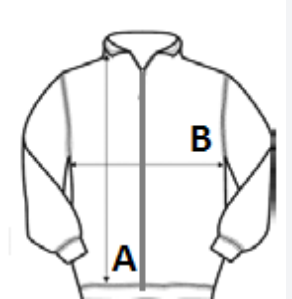

Complete with adjustable grown-on hood, stud-fastening stormflap with inner zip guard and 6 pockets

Zippered pockets

O/S map & mobile phone pockets

Adjustable hem

Slim Fit

TARIFNI BROJ: **62103000**

ZEMLJA PODRIJETLA

Bangladesh

SPECIFIKACIJA VELIČINE (CM)

	XS	S	M	L	2XL	3XL
Kom./📦	12	12	12	12	12	12
Duljina tijela (A)	81.30	81.30	81.30	81.30	81.30	81.30
Širina prsa (B)	45.50	48.50	51.00	54.50	62.00	66.00

BOJE:

■ Black